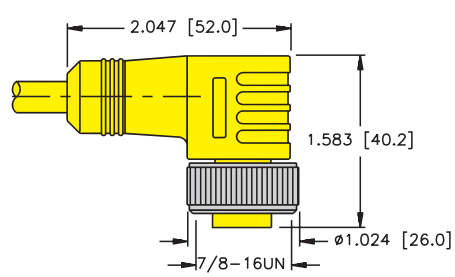

WSV ..

Pages S54

4