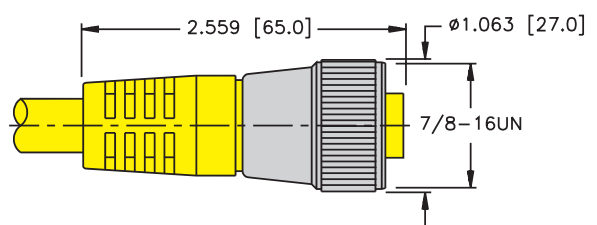

RSV ..

Pages S54

3