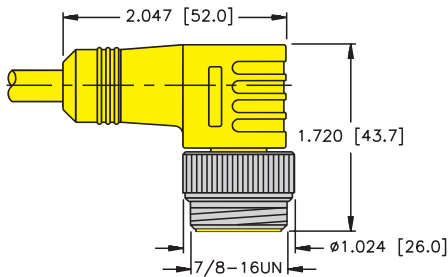

### TURCK 4-Pin Power Cordsets, Cable Specifications

- NEMA 1, 3, 4, 6P and IEC IP 67 Protection
- 600 V, 9 A

Type	Approvals	Data Pair		Outer Jacket	Shields	Bulk Cable Part Number / Weight/300 M
		AWG Color Code	DCR (/1000 feet) Insulation	Material Color Nominal O.D.	Type Drain Wire	
<b>46</b> 105°C 600 Volts	NEC STOW CEC STOW FT2	4/16 AWG BK, WH, RD, GN,	4.3 Ohms PVC	PVC Yellow 11 mm (.435 in)	None	RB50538-*M 120 lbs.

\* Indicates length in meters.

Standard cable lengths are 30, 100 and 200 meters. Consult factory for other lengths.

**TURCK 4-Pin Power, Cordset Connector Dimensions**

**Specifications**

<b>Housing:</b>	PUR (Polyurethane)
<b>Coupling Nut:</b>	Nickel Plated CuZn or Stainless Steel
<b>Contact Carrier:</b>	TPU (Polyurethane)
<b>Contacts:</b>	Gold Plated CuZn
<b>Protection:</b>	NEMA 1, 3, 4, 6P and IEC IP 68
<b>Rated Voltage:</b>	300 V
<b>Rated Current:</b>	9 A
<b>Ambient Temperature:</b>	-40° to +105°C (-40° to +221°F)

1

RSV ..

Pages S54

3

RKV ..

Pages S54

2

WSV ..