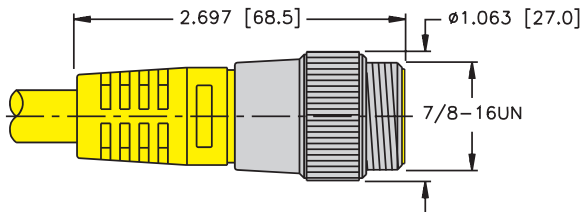

TURCK 4-Pin Power, Cordset Connector Dimensions

Specifications

Housing:	PUR (Polyurethane)
Coupling Nut:	Nickel Plated CuZn or Stainless Steel
Contact Carrier:	TPU (Polyurethane)
Contacts:	Gold Plated CuZn
Protection:	NEMA 1, 3, 4, 6P and IEC IP 68
Rated Voltage:	300 V
Rated Current:	9 A
Ambient Temperature:	-40° to +105°C (-40° to +221°F)

1