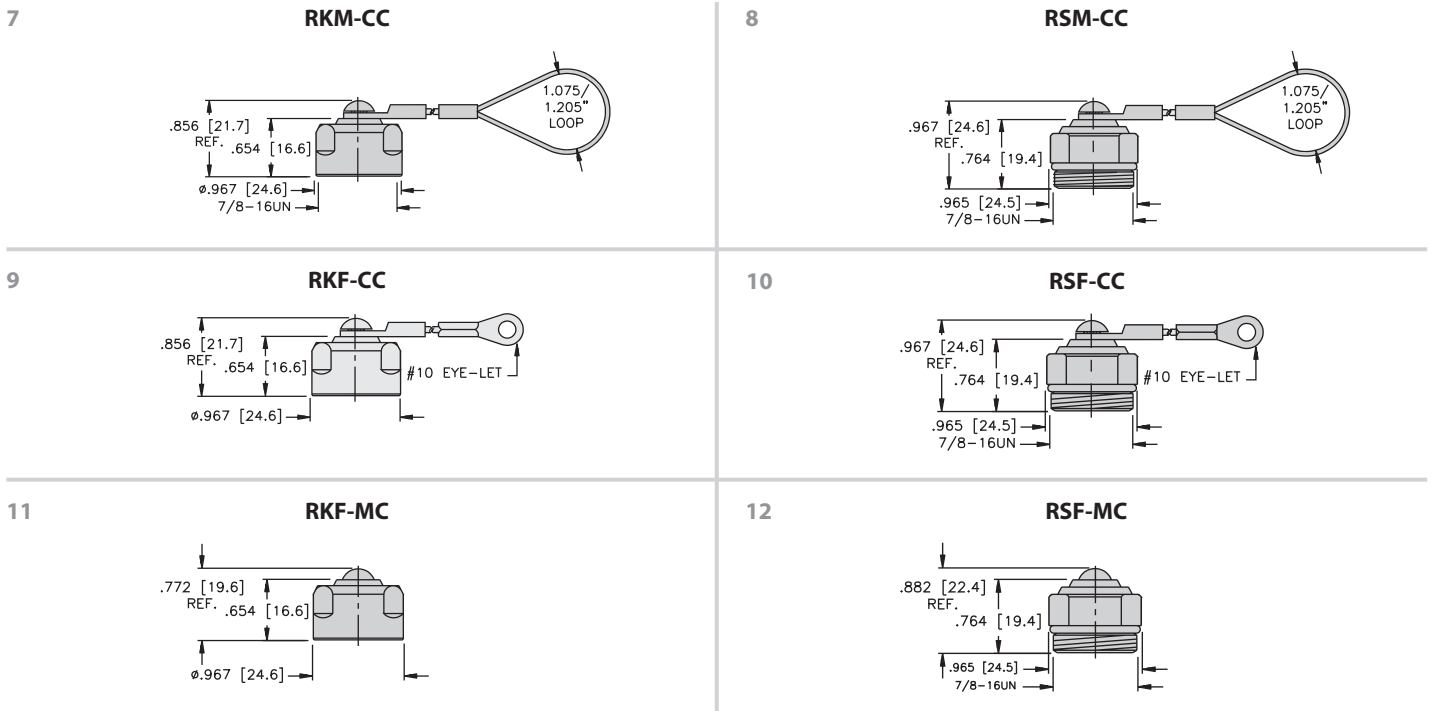

## A-Size 7/8" powerfast Closure Cap Selection Matrix

Material	Thread	7	8	9	10	11	12
		Mates to male cordsets and receptacles	Mates to female cordsets and receptacles	Mates to male receptacles	Mates to female receptacles	Mates to male cordsets and receptacles	Mates to female cordsets and receptacles
		6" SS Loop Lanyard	6" SS Loop Lanyard	6" SS Lanyard with Eyelet	6" SS Lanyard with Eyelet	No Lanyard	No Lanyard
Nickel Plated Brass	7/8-16UN	RKM-CC	RSM-CC	RKF-CC	RSF-CC	RKF-MC	RSF-MC
Stainless Steel	7/8-16UN	RKMV-CC	RSMV-CC	RKFV-CC	RSFV-CC	RKFV-MC	RSFV-MC

See table below for dimensional drawings.

## A-Size 7/8" powerfast Closure Cap Dimensions

A-Size 7/8" powerfast