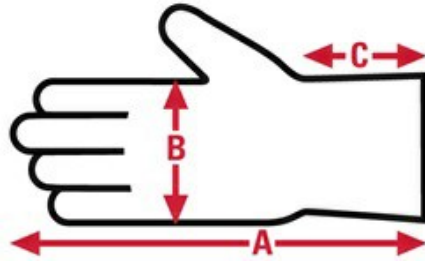

Item No:	Size:	A:	B:	C:	Case Weight	UOM Weight
3505XXXL	XXX - Large	10.375	5.500	N/A	27.600 lb.	4.600
3505XXL	XX - Large	10.000	5.250	N/A	21.402 lb.	3.567
3505M	Medium	9.250	4.500	N/A	19.638 lb.	3.273
3505S	Small	8.810	4.450	N/A	18.540 lb.	3.090
3505L	Large	9.750	4.750	N/A	19.992 lb.	3.332
3505XL	X - Large	9.850	5	N/A	21.780 lb.	3.630

MCR Safety - 1255 Schilling Blvd. W. - Collierville, TN 38017 - USA

Phone: 901-795-5810 - Toll Free: 800-955-6887 - Fax: 800-999-3908 - Web: www.mcrcsafety.com

©2019 MCR Safety - All Rights Reserved