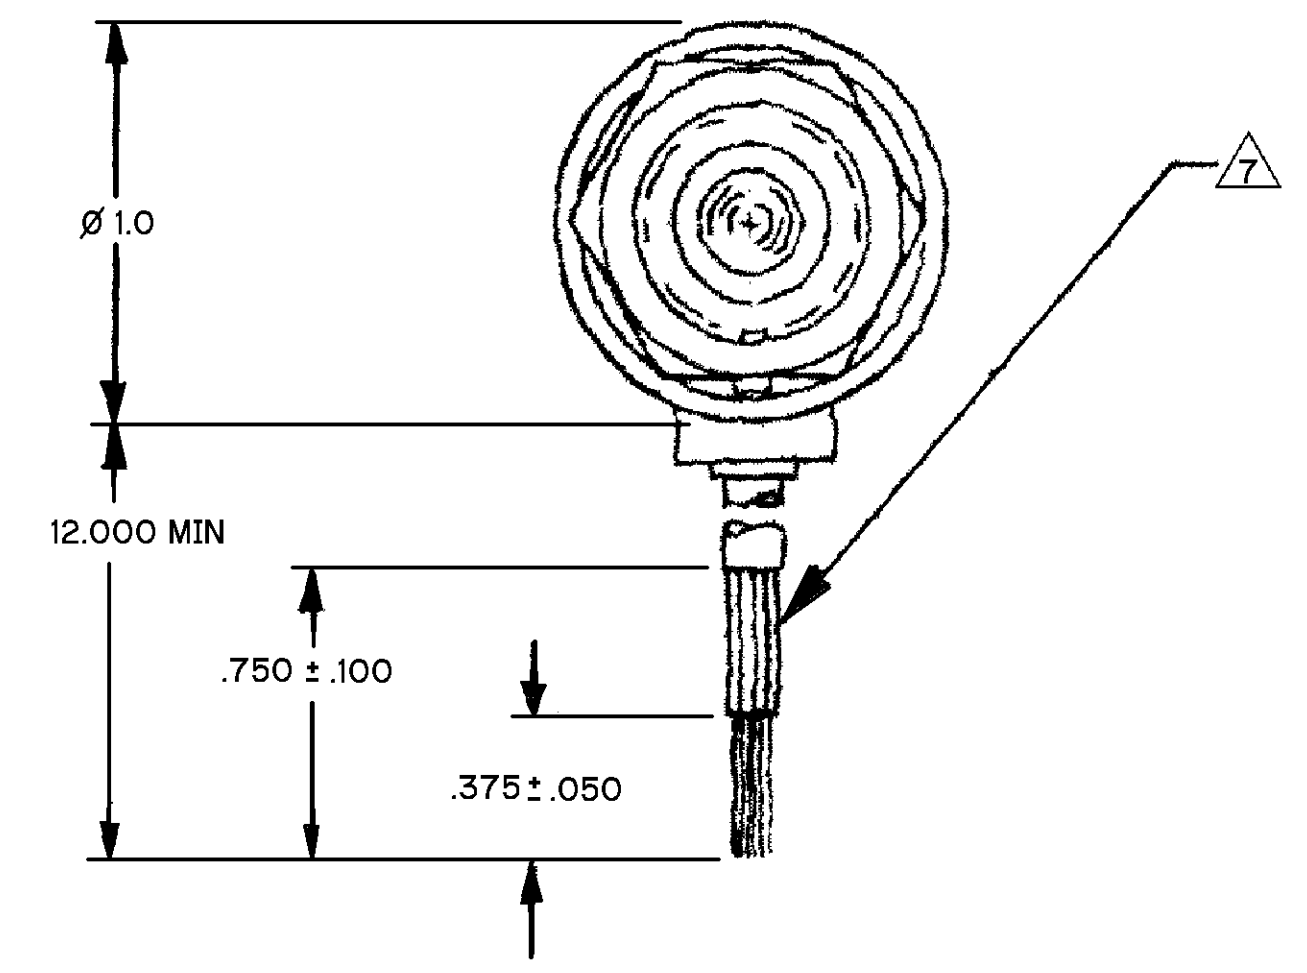

SPECIFICATION DETAILS:	
STANDARD	CONFORMS TO MS24331-1 (MIL-S-8805/40) EXCEPT AS NOTED
CONSTRUCTION:	
ENCLOSURE DESIGN	RESILIENT SEAL PER MIL-S-8805, SYMBOL 4
CONTACT MATERIAL & CONFIGURATION	SMOOTH SILVER CONTACTS
CIRCUIT CONFIGURATION	1 SPDT (WIRED REDUNDANT)
TERMINATION	LEAD WIRE PER MARTIN MARIETTA SPEC
WEIGHT	4 OZ MAX STM E637-22GS39
EXPOSED METALS	CORROSION RESISTANT STAINLESS STEEL
ELECTRICAL CHARACTERISTICS:	
ELECTRICAL RATINGS:	
	<table border="1"> <thead> <tr> <th>VOLTAGE</th> <th>RESISTIVE</th> <th>INDUCTIVE</th> <th>MOTOR</th> </tr> </thead> <tbody> <tr> <td>-SEA LEVEL</td> <td>28 VDC</td> <td>4A</td> <td>4A</td> </tr> <tr> <td>-50,000 FEET</td> <td>28 VDC</td> <td>4A</td> <td>4A</td> </tr> </tbody> </table>
DIELECTRIC STRENGTH & INSULATION RES	
	<table border="1"> <thead> <tr> <th>DIELECTRIC STRENGTH</th> <th>INSULATION RESISTANCE</th> </tr> <tr> <td>(≈ 60 Hz FOR 5 SECONDS)</td> <td>(500 VDC ± 10%)</td> </tr> </thead> <tbody> <tr> <td>-BETWEEN TERMINALS AND EXPOSED NON-CURRENT CARRYING METAL</td> <td>1000 V Rms, 500 μ A (MAX LEAKAGE) 1000 Megohm MIN</td> </tr> <tr> <td>-BETWEEN TERMINALS OF MUTUALLY INSULATED CIRCUITS</td> <td>1000 V Rms, 500 μ A (MAX LEAKAGE) 1000 Megohm MIN</td> </tr> <tr> <td>-BETWEEN ALL UNCONNECTED TERMINALS OF THE SAME POLE</td> <td>1000 V Rms, 500 μ A (MAX LEAKAGE) 1000 Megohm MIN</td> </tr> </tbody> </table>
SWITCH RESISTANCE	N/A
RECOMMENDATION OR USE IN APPL LESS THAN .5 amps AND/OR 12 volts	NO ⚠
MECHANICAL CHARACTERISTICS:	
OPERATING FORCE	6-12 LBS
FULL OVERTRAVEL FORCE	30 LB MAX
RELEASE FORCE	4 LB MIN
PRETRAVEL	.010 MIN - .040 MAX
DIFFERENTIAL TRAVEL	.010 MAX
OVERTRAVEL	.250 MIN
MOUNTING STRENGTH	15 IN-LBS
ACTUATING STRENGTH	30 LBS APPLIED IN A DIRECTION TO CAUSE SWITCH ACTUATION
LIFE:	
MECHANICAL LIFE	25,000 MIN PER MIL-S-8805/40 ⚠
ELECTRICAL LIFE AT FULL RATED LOAD	25,000 MIN PER MIL-S-8805/40 ⚠
ENVIRONMENTAL:	
TEMPERATURE RANGE	-55 C° TO +85 C°
ALTITUDE RANGE	SEA LEVEL TO 50,000 FT
SHOCK	PER MIL-S-8805 SYMBOL M-100g
VIBRATION	PER MIL-S-8805 SYMBOL 1- 10-500 Hz & 10g PEAK
MOISTURE RESISTANCE	PER MIL-S-8805
THERMAL SHOCK	PER MIL-S-8805
SALT SPRAY	PER MIL-S-8805

1. NOTES
2. ⚠ LIFE RATINGS ARE PER MIL-S-8805 REQUIREMENTS. ACTUAL LIFE EXCEEDS RATED LIFE. CONTACT HONEYWELL-MICRO SWITCH FOR ADDITIONAL DATA
   - ⚠ CONTACT HONEYWELL-MICRO SWITCH IF ADDITIONAL INFORMATION ON LOW ENERGY LOADS IS REQUIRED OR FOR HELP WITH SPECIFIC APPLICATIONS
   - ⚠ CIRCUIT IDENTIFICATION PERMANENTLY MARKED ON SIDE OF HOUSING
   - ⚠ CATALOG LISTING 1EN301-1. MICRO IDENTIFICATION, CONTACT RATING AND CUSTOMER PART NO. ST7ID23-1 PERMANENTLY MARKED ON HOUSING
   - ⚠ THIS SURFACE NEED NOT BE FREE OF WELD MARKS
   - ⚠ HARDWARE MAY BE PACKAGED UNASSEMBLED PER MIL-S-8805
   - ⚠ THREE CONDUCTOR CABLE, FLUORINATED ETHYLENE PROPYLENE JACKET, SHIELDED CONDUCTORS, LAMINATED POLYIMIDE FEP TEFLON TAPE, COLOR CODED, BLUE, RED, AND YELLOW PER MARTIN MARIETTA SPEC STM E637-22GS39

THIS DRAWING COVERS A PROPRIETARY ITEM AND IS THE PROPERTY OF MICRO SWITCH, A DIVISION OF HONEYWELL. THIS DRAWING IS NOT TO BE COPIED OR USED WITHOUT THE APPROVAL OF MICRO SWITCH.

FED. MFG. CODE 91929

MICRO SWITCH
a Honeywell Division

SWITCH - ENCLOSED

CATALOG LISTING
1EN301-1

UNLESS OTHERWISE SPECIFIED TOLERANCES ARE

ONE PLACE	(.0)	±.030
TWO PLACES	(.00)	±.015
THREE PLACES	(.000)	±.005
ANGLES		±

WEIGHT 4 OZ MAX

MASTER REDUCED
ANSI Y14.5M-1982 APPLIES