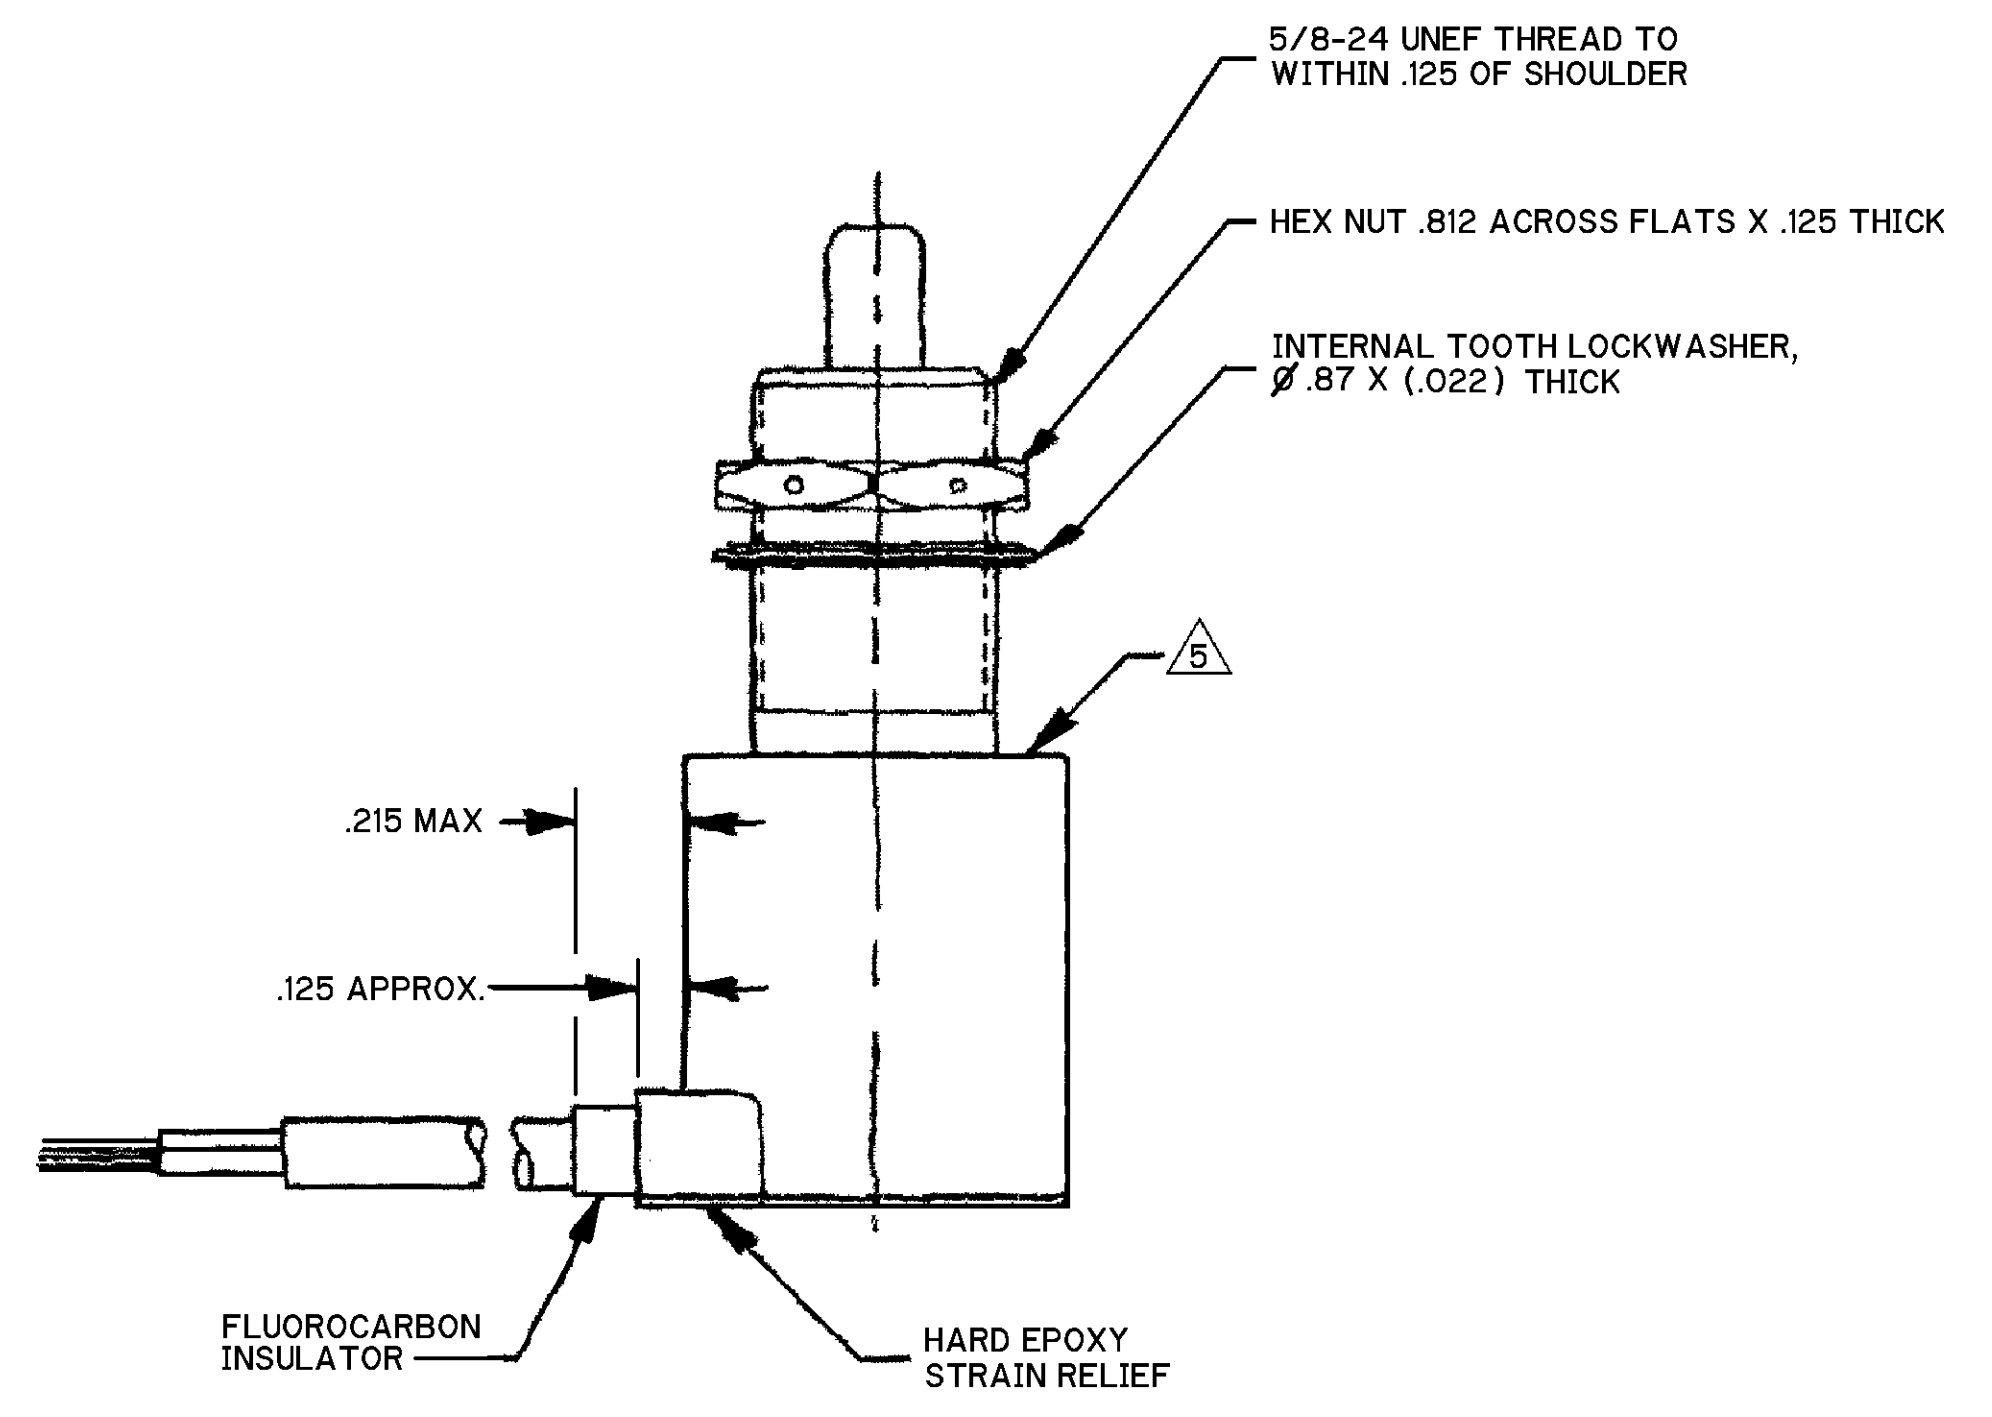

SPECIFICATION DETAILS:	
STANDARD	CONFORMS TO MS24331-1 (MIL-S-8805/40) EXCEPT AS NOTED
CONSTRUCTION:	
ENCLOSURE DESIGN	RESILIENT SEAL PER MIL-S-8805, SYMBOL 4
CONTACT MATERIAL & CONFIGURATION	SMOOTH SILVER CONTACTS
CIRCUIT CONFIGURATION	1 SPDT (WIRED REDUNDANT)
TERMINATION	LEAD WIRE PER MARTIN MARIETTA SPEC
WEIGHT	4 OZ MAX STM E637-22GS39
EXPOSED METALS	CORROSION RESISTANT STAINLESS STEEL
ELECTRICAL CHARACTERISTICS:	
ELECTRICAL RATINGS:	
	<table border="1"> <thead> <tr> <th>VOLTAGE</th> <th>RESISTIVE</th> <th>INDUCTIVE</th> <th>MOTOR</th> </tr> </thead> <tbody> <tr> <td>-SEA LEVEL</td> <td>28 VDC</td> <td>4A</td> <td>4A</td> </tr> <tr> <td>-50,000 FEET</td> <td>28 VDC</td> <td>4A</td> <td>4A</td> </tr> </tbody> </table>
DIELECTRIC STRENGTH & INSULATION RES	
	<table border="1"> <thead> <tr> <th>DIELECTRIC STRENGTH</th> <th>INSULATION RESISTANCE</th> </tr> <tr> <td>(≈ 60 Hz FOR 5 SECONDS)</td> <td>(500 VDC ± 10%)</td> </tr> </thead> <tbody> <tr> <td>-BETWEEN TERMINALS AND EXPOSED NON-CURRENT CARRYING METAL</td> <td>1000 V Rms, 500 μ A (MAX LEAKAGE) 1000 Megohm MIN</td> </tr> <tr> <td>-BETWEEN TERMINALS OF MUTUALLY INSULATED CIRCUITS</td> <td>1000 V Rms, 500 μ A (MAX LEAKAGE) 1000 Megohm MIN</td> </tr> <tr> <td>-BETWEEN ALL UNCONNECTED TERMINALS OF THE SAME POLE</td> <td>1000 V Rms, 500 μ A (MAX LEAKAGE) 1000 Megohm MIN</td> </tr> </tbody> </table>
SWITCH RESISTANCE	N/A
RECOMMENDATION OR USE IN APPL LESS THAN .5 amps AND/OR 12 volts	NO ⚠
MECHANICAL CHARACTERISTICS:	
OPERATING FORCE	6-12 LBS
FULL OVERTRAVEL FORCE	30 LB MAX
RELEASE FORCE	4 LB MIN
PRETRAVEL	.010 MIN - .040 MAX
DIFFERENTIAL TRAVEL	.010 MAX
OVERTRAVEL	.250 MIN
MOUNTING STRENGTH	15 IN-LBS
ACTUATING STRENGTH	30 LBS APPLIED IN A DIRECTION TO CAUSE SWITCH ACTUATION
LIFE:	
MECHANICAL LIFE	25,000 MIN PER MIL-S-8805/40 ⚠
ELECTRICAL LIFE AT FULL RATED LOAD	25,000 MIN PER MIL-S-8805/40 ⚠
ENVIRONMENTAL:	
TEMPERATURE RANGE	-55 C° TO +85 C°
ALTITUDE RANGE	SEA LEVEL TO 50,000 FT
SHOCK	PER MIL-S-8805 SYMBOL M-100g
VIBRATION	PER MIL-S-8805 SYMBOL 1- 10-500 Hz & 10g PEAK
MOISTURE RESISTANCE	PER MIL-S-8805
THERMAL SHOCK	PER MIL-S-8805
SALT SPRAY	PER MIL-S-8805

1. NOTES
2. ⚠ LIFE RATINGS ARE PER MIL-S-8805 REQUIREMENTS. ACTUAL LIFE EXCEEDS RATED LIFE. CONTACT HONEYWELL-MICRO SWITCH FOR ADDITIONAL DATA
   - ⚠ CONTACT HONEYWELL-MICRO SWITCH IF ADDITIONAL INFORMATION ON LOW ENERGY LOADS IS REQUIRED OR FOR HELP WITH SPECIFIC APPLICATIONS
   - ⚠ CIRCUIT IDENTIFICATION PERMANENTLY MARKED ON SIDE OF HOUSING
   - ⚠ CATALOG LISTING 1EN301-1. MICRO IDENTIFICATION, CONTACT RATING AND CUSTOMER PART NO. ST7ID23-1 PERMANENTLY MARKED ON HOUSING
   - ⚠ THIS SURFACE NEED NOT BE FREE OF WELD MARKS
   - ⚠ HARDWARE MAY BE PACKAGED UNASSEMBLED PER MIL-S-8805
   - ⚠ THREE CONDUCTOR CABLE, FLUORINATED ETHYLENE PROPYLENE JACKET, SHIELDED CONDUCTORS, LAMINATED POLYIMIDE FEP TEFLON TAPE, COLOR CODED, BLUE, RED, AND YELLOW PER MARTIN MARIETTA SPEC STM E637-22GS39

THIS DRAWING COVERS A PROPRIETARY ITEM AND IS THE PROPERTY OF MICRO SWITCH, A DIVISION OF HONEYWELL. THIS DRAWING IS NOT TO BE COPIED OR USED WITHOUT THE APPROVAL OF MICRO SWITCH.

FED. MFG. CODE 91929

MICRO SWITCH
a Honeywell Division

SWITCH - ENCLOSED

CATALOG LISTING
1EN301-1

UNLESS OTHERWISE SPECIFIED TOLERANCES ARE

ONE PLACE	(.0)	±.030
TWO PLACES	(.00)	±.015
THREE PLACES	(.000)	±.005
ANGLES		±

WEIGHT 4 OZ MAX

MASTER REDUCED
ANSI Y14.5M-1982 APPLIES