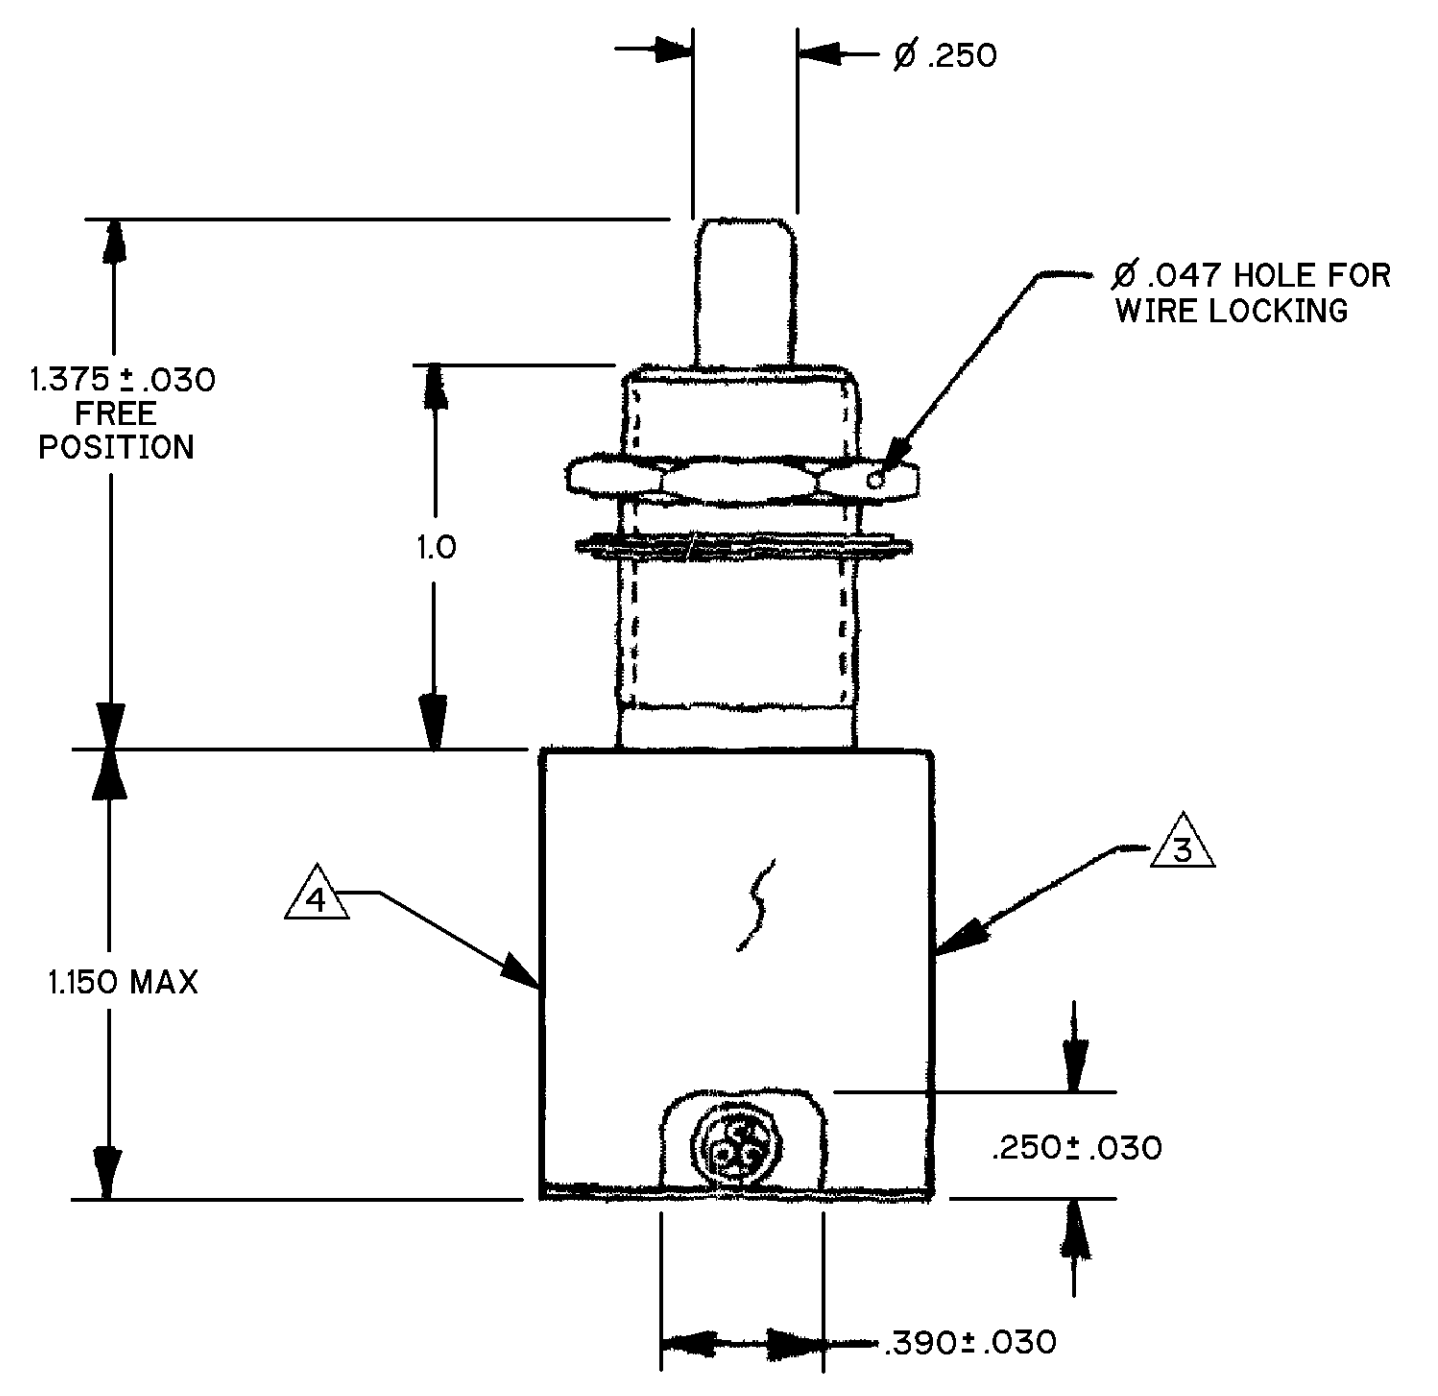

SPECIFICATION DETAILS:	
STANDARD	CONFORMS TO MS24331-1 (MIL-S-8805/40) EXCEPT AS NOTED
CONSTRUCTION:	
ENCLOSURE DESIGN	RESILIENT SEAL PER MIL-S-8805, SYMBOL 4
CONTACT MATERIAL & CONFIGURATION	SMOOTH SILVER CONTACTS
CIRCUIT CONFIGURATION	1 SPDT (WIRED REDUNDANT)
TERMINATION	LEAD WIRE PER MARTIN MARIETTA SPEC
WEIGHT	4 OZ MAX STM E637-22GS39
EXPOSED METALS	CORROSION RESISTANT STAINLESS STEEL
ELECTRICAL CHARACTERISTICS:	
ELECTRICAL RATINGS:	
	<table border="1"> <thead> <tr> <th>VOLTAGE</th> <th>RESISTIVE</th> <th>INDUCTIVE</th> <th>MOTOR</th> </tr> </thead> <tbody> <tr> <td>-SEA LEVEL</td> <td>28 VDC</td> <td>4A</td> <td>4A</td> </tr> <tr> <td>-50,000 FEET</td> <td>28 VDC</td> <td>4A</td> <td>4A</td> </tr> </tbody> </table>
DIELECTRIC STRENGTH & INSULATION RES	
	<table border="1"> <thead> <tr> <th>DIELECTRIC STRENGTH</th> <th>INSULATION RESISTANCE</th> </tr> <tr> <td>(≈ 60 Hz FOR 5 SECONDS)</td> <td>(500 VDC ± 10%)</td> </tr> </thead> <tbody> <tr> <td>-BETWEEN TERMINALS AND EXPOSED NON-CURRENT CARRYING METAL</td> <td>1000 V Rms, 500 μ A (MAX LEAKAGE) 1000 Megohm MIN</td> </tr> <tr> <td>-BETWEEN TERMINALS OF MUTUALLY INSULATED CIRCUITS</td> <td>1000 V Rms, 500 μ A (MAX LEAKAGE) 1000 Megohm MIN</td> </tr> <tr> <td>-BETWEEN ALL UNCONNECTED TERMINALS OF THE SAME POLE</td> <td>1000 V Rms, 500 μ A (MAX LEAKAGE) 1000 Megohm MIN</td> </tr> </tbody> </table>
SWITCH RESISTANCE	N/A
RECOMMENDATION OR USE IN APPL LESS THAN .5 amps AND/OR 12 volts	NO ⚠
MECHANICAL CHARACTERISTICS:	
OPERATING FORCE	6-12 LBS
FULL OVERTRAVEL FORCE	30 LB MAX
RELEASE FORCE	4 LB MIN
PRETRAVEL	.010 MIN - .040 MAX
DIFFERENTIAL TRAVEL	.010 MAX
OVERTRAVEL	.250 MIN
MOUNTING STRENGTH	15 IN-LBS
ACTUATING STRENGTH	30 LBS APPLIED IN A DIRECTION TO CAUSE SWITCH ACTUATION
LIFE:	
MECHANICAL LIFE	25,000 MIN PER MIL-S-8805/40 ⚠
ELECTRICAL LIFE AT FULL RATED LOAD	25,000 MIN PER MIL-S-8805/40 ⚠
ENVIRONMENTAL:	
TEMPERATURE RANGE	-55 C° TO +85 C°
ALTITUDE RANGE	SEA LEVEL TO 50,000 FT
SHOCK	PER MIL-S-8805 SYMBOL M-100g
VIBRATION	PER MIL-S-8805 SYMBOL 1- 10-500 Hz & 10g PEAK
MOISTURE RESISTANCE	PER MIL-S-8805
THERMAL SHOCK	PER MIL-S-8805
SALT SPRAY	PER MIL-S-8805

1. NOTES
2. ⚠ LIFE RATINGS ARE PER MIL-S-8805 REQUIREMENTS. ACTUAL LIFE EXCEEDS RATED LIFE. CONTACT HONEYWELL-MICRO SWITCH FOR ADDITIONAL DATA
   - ⚠ CONTACT HONEYWELL-MICRO SWITCH IF ADDITIONAL INFORMATION ON LOW ENERGY LOADS IS REQUIRED OR FOR HELP WITH SPECIFIC APPLICATIONS
   - ⚠ CIRCUIT IDENTIFICATION PERMANENTLY MARKED ON SIDE OF HOUSING
   - ⚠ CATALOG LISTING 1EN301-1. MICRO IDENTIFICATION, CONTACT RATING AND CUSTOMER PART NO. ST7ID23-1 PERMANENTLY MARKED ON HOUSING
   - ⚠ THIS SURFACE NEED NOT BE FREE OF WELD MARKS
   - ⚠ HARDWARE MAY BE PACKAGED UNASSEMBLED PER MIL-S-8805
   - ⚠ THREE CONDUCTOR CABLE, FLUORINATED ETHYLENE PROPYLENE JACKET, SHIELDED CONDUCTORS, LAMINATED POLYIMIDE FEP TEFLON TAPE, COLOR CODED, BLUE, RED, AND YELLOW PER MARTIN MARIETTA SPEC STM E637-22GS39

THIS DRAWING COVERS A PROPRIETARY ITEM AND IS THE PROPERTY OF MICRO SWITCH, A DIVISION OF HONEYWELL. THIS DRAWING IS NOT TO BE COPIED OR USED WITHOUT THE APPROVAL OF MICRO SWITCH.

FED. MFG. CODE 91929

MICRO SWITCH
a Honeywell Division

SWITCH - ENCLOSED

CATALOG LISTING
1EN301-1

UNLESS OTHERWISE SPECIFIED TOLERANCES ARE

ONE PLACE	(.0)	±.030
TWO PLACES	(.00)	±.015
THREE PLACES	(.000)	±.005
ANGLES		±

WEIGHT 4 OZ MAX

MASTER REDUCED
ANSI Y14.5M-1982 APPLIES