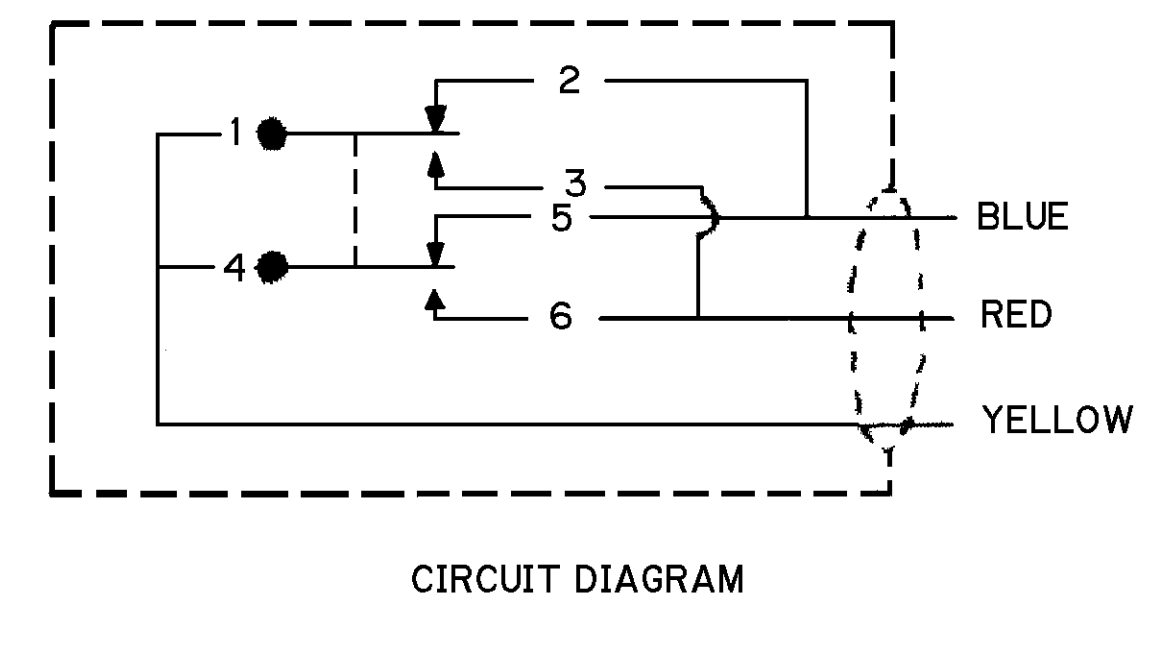

SPECIFICATION DETAILS:	
STANDARD	CONFORMS TO MS24331-1 (MIL-S-8805/40) EXCEPT AS NOTED
CONSTRUCTION:	
ENCLOSURE DESIGN	RESILIENT SEAL PER MIL-S-8805, SYMBOL 4
CONTACT MATERIAL & CONFIGURATION	SMOOTH SILVER CONTACTS
CIRCUIT CONFIGURATION	1 SPDT (WIRED REDUNDANT)
TERMINATION	LEAD WIRE PER MARTIN MARIETTA SPEC
WEIGHT	4 OZ MAX STM E637-22GS39
EXPOSED METALS	CORROSION RESISTANT STAINLESS STEEL
ELECTRICAL CHARACTERISTICS:	
ELECTRICAL RATINGS:	
	<table border="1"> <thead> <tr> <th>VOLTAGE</th> <th>RESISTIVE</th> <th>INDUCTIVE</th> <th>MOTOR</th> </tr> </thead> <tbody> <tr> <td>-SEA LEVEL</td> <td>28 VDC</td> <td>4A</td> <td>4A</td> </tr> <tr> <td>-50,000 FEET</td> <td>28 VDC</td> <td>4A</td> <td>4A</td> </tr> </tbody> </table>
DIELECTRIC STRENGTH & INSULATION RES	
	<table border="1"> <thead> <tr> <th>DIELECTRIC STRENGTH</th> <th>INSULATION RESISTANCE</th> </tr> <tr> <td>(≈ 60 Hz FOR 5 SECONDS)</td> <td>(500 VDC ± 10%)</td> </tr> </thead> <tbody> <tr> <td>-BETWEEN TERMINALS AND EXPOSED NON-CURRENT CARRYING METAL</td> <td>1000 V Rms, 500 μ A (MAX LEAKAGE) 1000 Megohm MIN</td> </tr> <tr> <td>-BETWEEN TERMINALS OF MUTUALLY INSULATED CIRCUITS</td> <td>1000 V Rms, 500 μ A (MAX LEAKAGE) 1000 Megohm MIN</td> </tr> <tr> <td>-BETWEEN ALL UNCONNECTED TERMINALS OF THE SAME POLE</td> <td>1000 V Rms, 500 μ A (MAX LEAKAGE) 1000 Megohm MIN</td> </tr> </tbody> </table>
SWITCH RESISTANCE	N/A
RECOMMENDATION OR USE IN APPL LESS THAN .5 amps AND/OR 12 volts	NO ⚠
MECHANICAL CHARACTERISTICS:	
OPERATING FORCE	6-12 LBS
FULL OVERTRAVEL FORCE	30 LB MAX
RELEASE FORCE	4 LB MIN
PRETRAVEL	.010 MIN - .040 MAX
DIFFERENTIAL TRAVEL	.010 MAX
OVERTRAVEL	.250 MIN
MOUNTING STRENGTH	15 IN-LBS
ACTUATING STRENGTH	30 LBS APPLIED IN A DIRECTION TO CAUSE SWITCH ACTUATION
LIFE:	
MECHANICAL LIFE	25,000 MIN PER MIL-S-8805/40 ⚠
ELECTRICAL LIFE AT FULL RATED LOAD	25,000 MIN PER MIL-S-8805/40 ⚠
ENVIRONMENTAL:	
TEMPERATURE RANGE	-55 C° TO +85 C°
ALTITUDE RANGE	SEA LEVEL TO 50,000 FT
SHOCK	PER MIL-S-8805 SYMBOL M-100g
VIBRATION	PER MIL-S-8805 SYMBOL 1- 10-500 Hz & 10g PEAK
MOISTURE RESISTANCE	PER MIL-S-8805
THERMAL SHOCK	PER MIL-S-8805
SALT SPRAY	PER MIL-S-8805

1. NOTES
2. ⚠ LIFE RATINGS ARE PER MIL-S-8805 REQUIREMENTS. ACTUAL LIFE EXCEEDS RATED LIFE. CONTACT HONEYWELL-MICRO SWITCH FOR ADDITIONAL DATA
   - ⚠ CONTACT HONEYWELL-MICRO SWITCH IF ADDITIONAL INFORMATION ON LOW ENERGY LOADS IS REQUIRED OR FOR HELP WITH SPECIFIC APPLICATIONS
   - ⚠ CIRCUIT IDENTIFICATION PERMANENTLY MARKED ON SIDE OF HOUSING
   - ⚠ CATALOG LISTING 1EN301-1. MICRO IDENTIFICATION, CONTACT RATING AND CUSTOMER PART NO. ST7ID23-1 PERMANENTLY MARKED ON HOUSING
   - ⚠ THIS SURFACE NEED NOT BE FREE OF WELD MARKS
   - ⚠ HARDWARE MAY BE PACKAGED UNASSEMBLED PER MIL-S-8805
   - ⚠ THREE CONDUCTOR CABLE, FLUORINATED ETHYLENE PROPYLENE JACKET, SHIELDED CONDUCTORS, LAMINATED POLYIMIDE FEP TEFLON TAPE, COLOR CODED, BLUE, RED, AND YELLOW PER MARTIN MARIETTA SPEC STM E637-22GS39

THIS DRAWING COVERS A PROPRIETARY ITEM AND IS THE PROPERTY OF MICRO SWITCH, A DIVISION OF HONEYWELL. THIS DRAWING IS NOT TO BE COPIED OR USED WITHOUT THE APPROVAL OF MICRO SWITCH.

FED. MFG. CODE 91929

MICRO SWITCH
a Honeywell Division

SWITCH - ENCLOSED

CATALOG LISTING
1EN301-1

UNLESS OTHERWISE SPECIFIED TOLERANCES ARE

ONE PLACE	(.0)	±.030
TWO PLACES	(.00)	±.015
THREE PLACES	(.000)	±.005
ANGLES		±

WEIGHT 4 OZ MAX

MASTER REDUCED
ANSI Y14.5M-1982 APPLIES