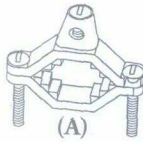

Fittings

PC 5560

Bare Ground Clamps

Cat. No.	UPC	Illus.	Description	Grd. Wire	Pipe Size	Unit	Std.
20B*	10005	A	Pressure Cast Brass Plated	10-2	1/2- 1"	25	250
20M	10010	A	Pressure Cast Mall. Finish	10-2	1/2- 1"	25	250
25	10015	A	Bronze	10-2	1/2- 1"	25	250
DB-25"	67500	A	Bronze Direct E ural }	10-2	1/2- 1"	25	250
PL-25	56470	A	Bronze }	10-2	1/2- 1"	25	250
27	10025	A	Bronze	10-2	1-1/4- 2"	5	50
DB-27	67502	A	Bronze Direct Burial }	4/6/8	1-1/4- 2"	5	50
1001	10027	A	Bronze	10-2	2-1/2- 4"	5	5
1002	10028	A	Bronze	10-2	4- 5 -6"	5	5

*Non UL

**Approved for Steel Rebar

All clamps provided with steel screws except:

} DB-25, DB27 - Silicon bronze screw
tt PL-25 - Brass screws