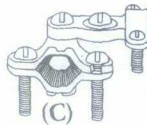

PC 5560

Ground Clamps with Hubs

Cat. No.	UPC	Illus.	Description	Gid	Wire	Pipe	Unit	Std.	
					Hub				Size
29L	10051	E	Bronze	10-6	1/2" (Hub50L)	1/2- 1"	25	250	
* 29BRZ	10054	E	Bronze	10-6	1/2" (Hub50L)	1/2- 1"	25	250	
30L	10055	D	Bronze	10-2/0	3/4" (Hub 75L)	1/2- 1"	25	250	
31L	10056	D	Bronze	10-3/0	1" (Hub100L)	1/2- 1"	25	250	
270L	10057	E	Bronze	10-6	1/2" (Hub50E)	1-1/4-2"	25	25	
271L	10059	D	Bronze	10-2/0	3/4" (Hub75L)	1-1/4-2"	25	25	
272L	10061	D	Bronze	10-3/0	1" (Hub100L)	1-1/4-2"	25	25	
280L	10063	E	Bronze	10-6	1/2" (Hub50L)	2-1/2- 4"	5	5	
281L	10064	D	Bronze	10-2/0	3/4" (Hub75L)	2-1/2-4"	5	5	
282L	10065	D	Bronze	10-3/0	1" (Hub100L)	2-1/2-4"	5	5