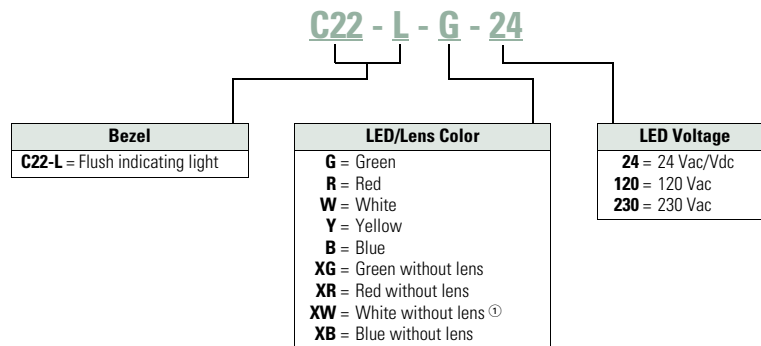

1

Catalog Number Selection

Catalog Number Selection is for illustrative purposes only and not to be used to create new catalog numbers.

Indicating Lights

Product Selection

Indicating Lights

C22-L-

Indicating Lights

Lens Color	LED Color	Voltage	Catalog Number
Green	Green	24 Vac/Vdc	C22-L-G-24
		120 Vac	C22-L-G-120
		230 Vac	C22-L-G-230
Red	Red	24 Vac/Vdc	C22-L-R-24
		120 Vac	C22-L-R-120
		230 Vac	C22-L-R-230
White	White	24 Vac/Vdc	C22-L-W-24
		120 Vac	C22-L-W-120
		230 Vac	C22-L-W-230
Yellow	White	24 Vac/Vdc	C22-L-Y-24
		120 Vac	C22-L-Y-120
		230 Vac	C22-L-Y-230
Blue	Blue	24 Vac/Vdc	C22-L-B-24
		120 Vac	C22-L-B-120
		230 Vac	C22-L-B-230
Without Lens	Green	24 Vac/Vdc	C22-L-XG-24
		120 Vac	C22-L-XG-120
		230 Vac	C22-L-XG-230
	Red	24 Vac/Vdc	C22-L-XR-24
		120 Vac	C22-L-XR-120
		230 Vac	C22-L-XR-230
	White	24 Vac/Vdc	C22-L-XW-24
		120 Vac	C22-L-XW-120
		230 Vac	C22-L-XW-230
	Blue	24 Vac/Vdc	C22-L-XB-24
		120 Vac	C22-L-XB-120
		230 Vac	C22-L-XB-230

Note

Ⓢ Use white LED for both white and yellow lenses.