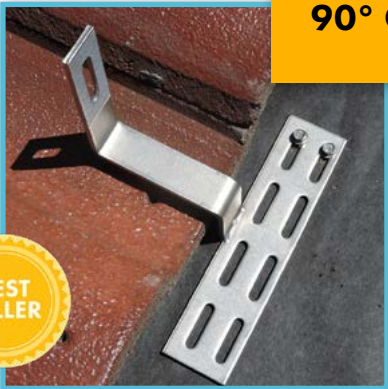

90° CURVED TILE ROOF MOUNT
Fixed Height | 180mm Wide Base

Curved Tile

Side Mount

Screw Kits

PN#	BOX QTY	SCREW SIZE
17508	20 Hooks	N/A
17510	20 Hooks/40 Screws	1/4" x 3"

UL Certified

180° CURVED TILE ROOF MOUNT
Fixed Height | 180mm Wide Base

Curved Tile

Bottom Mount

Screw Kits

PN#	BOX QTY	SCREW SIZE
17512	10 Hooks	N/A
17514	10 Hooks/20 Screws	1/4" x 3"

UL Certified

90° CURVED TILE ROOF MOUNT
225mm Wide Base

Curved Tile

Side Mount

Screw Kits Available

PN#	BOX QTY	SCREW SIZE
17706	20 Hooks	N/A
17708	20 Hooks/40 Screws	1/4" x 3"
17710	20 Hooks/40 Screws	5/16" x 3"

Wider Base for more versatility

UL Certified

180° CURVED TILE ROOF MOUNT
Adjustable Top | 105mm - 139mm Range

Curved Tile

Bottom Mount

Adjustable

Screw Kits

PN#	BOX QTY	SCREW SIZE
17516	10 Hooks	N/A
17518	10 Hooks/20 Screws	1/4" x 3"

Adjustable top for level array

UL Certified