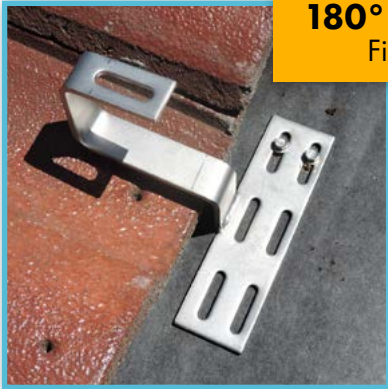

90° CURVED TILE ROOF MOUNT
Fixed Height | 180mm Wide Base

Curved Tile

Side Mount

Screw Kits

PN#	BOX QTY	SCREW SIZE
17508	20 Hooks	N/A
17510	20 Hooks/40 Screws	1/4" x 3"

UL Certified

180° CURVED TILE ROOF MOUNT
Fixed Height | 180mm Wide Base

Curved Tile

Bottom Mount

Screw Kits

PN#	BOX QTY	SCREW SIZE
17512	10 Hooks	N/A
17514	10 Hooks/20 Screws	1/4" x 3"

UL Certified

90° CURVED TILE ROOF MOUNT
225mm Wide Base

Curved Tile

Side Mount

Screw Kits Available

PN#	BOX QTY	SCREW SIZE
17706	20 Hooks	N/A
17708	20 Hooks/40 Screws	1/4" x 3"
17710	20 Hooks/40 Screws	5/16" x 3"

Wider Base for more versatility

UL Certified

180° CURVED TILE ROOF MOUNT
Adjustable Top | 105mm - 139mm Range

Curved Tile

Bottom Mount

Adjustable

Screw Kits

PN#	BOX QTY	SCREW SIZE
17516	10 Hooks	N/A
17518	10 Hooks/20 Screws	1/4" x 3"

Adjustable top for level array

UL Certified