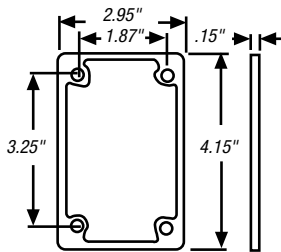

FS/FD™ Metallic Connections

Adapter Flush Frames*

For mounting to standard wall outlet boxes (2-screw mount).

GANGS	CAST ALUMINUM	CAST BRASS	OVERALL DIMENSIONS
1	3671A	3681	5" x 3.5"
2	3672A	3682	5" x 6.5"

Adapters and covers to fit boxes on [page H-379](#).

* Furnished complete with gasket and screws.

Blank Cover*

Covers standard FS/FD™ box openings.

CAT. NO.	MATERIAL
3677A	Cast Aluminum
3687	Cast Brass

* Furnished complete with gasket and screws.

Flush Wall Mounting Extension*

CAT. NO.	MATERIAL
3679A	Cast Aluminum
3679B	Cast Brass

* Furnished complete with gasket and screws.