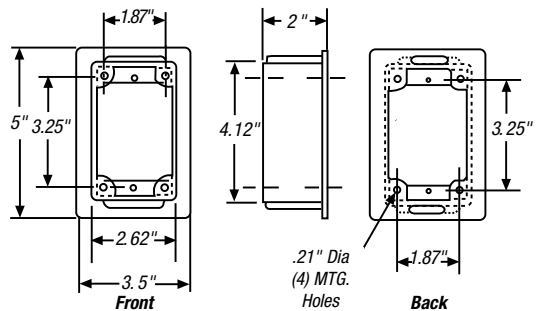

Flush Wall Mounting Extension*

CAT. NO.	MATERIAL
3679A	Cast Aluminum
3679B	Cast Brass

* Furnished complete with gasket and screws.