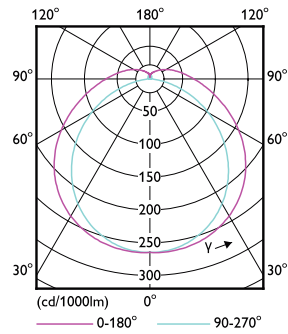

LEDtube MAS 8,9W G13 1600lm 850

LEDtube MAS 8,9W G13 1500lm