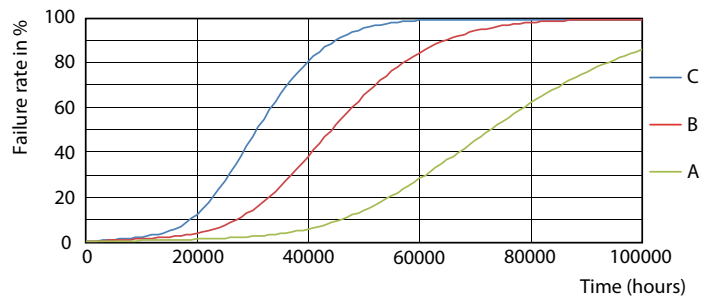

LEDtube_70K_FailureRate-LED