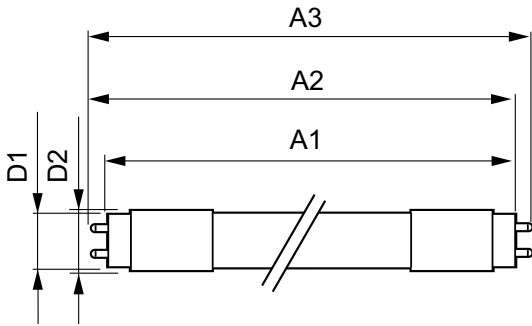

## Mechanical and housing

Bulb Finish	Frosted
Bulb Material	Plastic
Product Length	1200 mm
Bulb Shape	Tube, double-ended

## Dimensional drawing

8.9T8/MAS/48-850/IF16/P/DIM 10/1

Product	D1	D2	A1	A2	A3
8.9T8/MAS/48-850/IF16/P/DIM 10/1	25.7 mm	26.3 mm	1198.1 mm	1205.2 mm	1212.3 mm