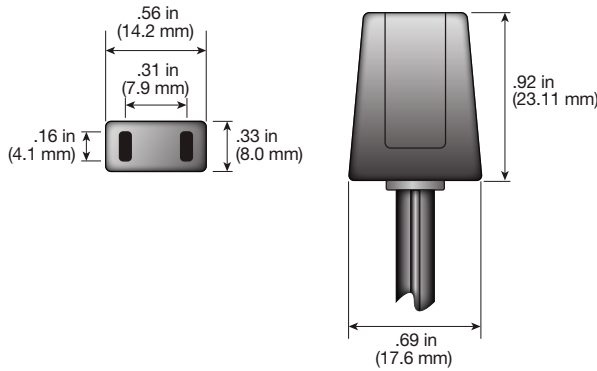

Fan Cord Specifications

Power cords come in the following four standard plug styles. All power cords come in the following standard lengths, but custom sizes are available. All cords are manufactured using 18 AWG cordage rated at 105°C, 300 volts.

PART NUMBER	CORD LENGTH	
	mm	inches
07100-12	305	12
07100-24	610	24
07100-36	915	36
07100-40	1016	40
07100-50	1270	50
07100-60	1524	60
07100-80	2032	80

PART NUMBER	CORD LENGTH	
	mm	inches
07145-12	305	12
07145-24	610	24
07145-36	915	36
07145-40	1016	40
07145-50	1270	50
07145-60	1524	60
07145-80	2032	80

PART NUMBER	CORD LENGTH	
	mm	inches
07190-12	305	12
07190-24	610	24
07190-36	915	36
07190-40	1016	40
07190-50	1270	50
07190-60	1524	60
07190-80	2032	80

PART NUMBER	CORD LENGTH	
	mm	inches
07199-12	305	12
07199-24	610	24
07199-36	915	36
07199-40	1016	40
07199-50	1270	50
07199-60	1524	60
07199-80	2032	80