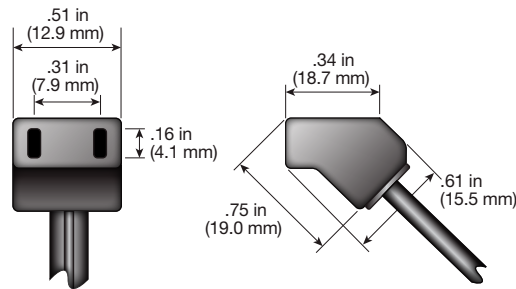

Fan Cord Specifications

Power cords come in the following four standard plug styles. All power cords come in the following standard lengths, but custom sizes are available. All cords are manufactured using 18 AWG cordage rated at 105°C, 300 volts.

PART NUMBER	CORD LENGTH	
	mm	inches
07100-12	305	12
07100-24	610	24
07100-36	915	36
07100-40	1016	40
07100-50	1270	50
07100-60	1524	60
07100-80	2032	80

PART NUMBER	CORD LENGTH	
	mm	inches
07145-12	305	12
07145-24	610	24
07145-36	915	36
07145-40	1016	40
07145-50	1270	50
07145-60	1524	60
07145-80	2032	80

PART NUMBER	CORD LENGTH	
	mm	inches
07190-12	305	12
07190-24	610	24
07190-36	915	36
07190-40	1016	40
07190-50	1270	50
07190-60	1524	60
07190-80	2032	80

PART NUMBER	CORD LENGTH	
	mm	inches
07199-12	305	12
07199-24	610	24
07199-36	915	36
07199-40	1016	40
07199-50	1270	50
07199-60	1524	60
07199-80	2032	80