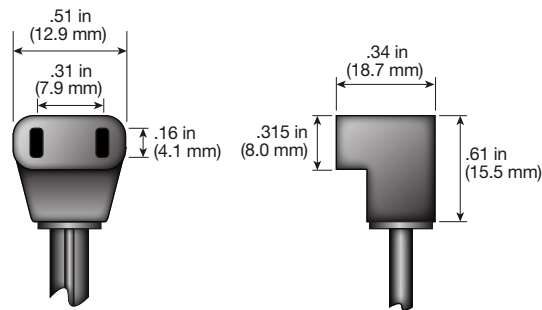

Fan Cord Specifications

Power cords come in the following four standard plug styles. All power cords come in the following standard lengths, but custom sizes are available. All cords are manufactured using 18 AWG cordage rated at 105°C, 300 volts.

PART NUMBER	CORD LENGTH	
	mm	inches
07100-12	305	12
07100-24	610	24
07100-36	915	36
07100-40	1016	40
07100-50	1270	50
07100-60	1524	60
07100-80	2032	80

PART NUMBER	CORD LENGTH	
	mm	inches
07145-12	305	12
07145-24	610	24
07145-36	915	36
07145-40	1016	40
07145-50	1270	50
07145-60	1524	60
07145-80	2032	80

PART NUMBER	CORD LENGTH	
	mm	inches
07190-12	305	12
07190-24	610	24
07190-36	915	36
07190-40	1016	40
07190-50	1270	50
07190-60	1524	60
07190-80	2032	80

PART NUMBER	CORD LENGTH	
	mm	inches
07199-12	305	12
07199-24	610	24
07199-36	915	36
07199-40	1016	40
07199-50	1270	50
07199-60	1524	60
07199-80	2032	80