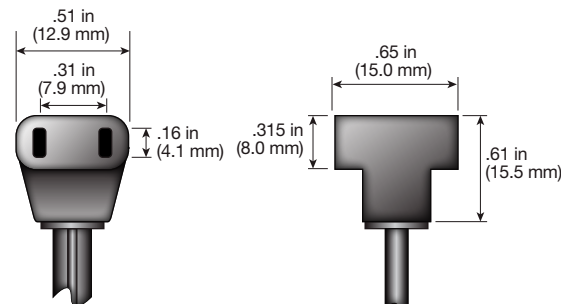

Fan Cord Specifications

Power cords come in the following four standard plug styles. All power cords come in the following standard lengths, but custom sizes are available. All cords are manufactured using 18 AWG cordage rated at 105°C, 300 volts.

PART NUMBER	CORD LENGTH	
	mm	inches
07100-12	305	12
07100-24	610	24
07100-36	915	36
07100-40	1016	40
07100-50	1270	50
07100-60	1524	60
07100-80	2032	80

PART NUMBER	CORD LENGTH	
	mm	inches
07145-12	305	12
07145-24	610	24
07145-36	915	36
07145-40	1016	40
07145-50	1270	50
07145-60	1524	60
07145-80	2032	80

PART NUMBER	CORD LENGTH	
	mm	inches
07190-12	305	12
07190-24	610	24
07190-36	915	36
07190-40	1016	40
07190-50	1270	50
07190-60	1524	60
07190-80	2032	80

PART NUMBER	CORD LENGTH	
	mm	inches
07199-12	305	12
07199-24	610	24
07199-36	915	36
07199-40	1016	40
07199-50	1270	50
07199-60	1524	60
07199-80	2032	80